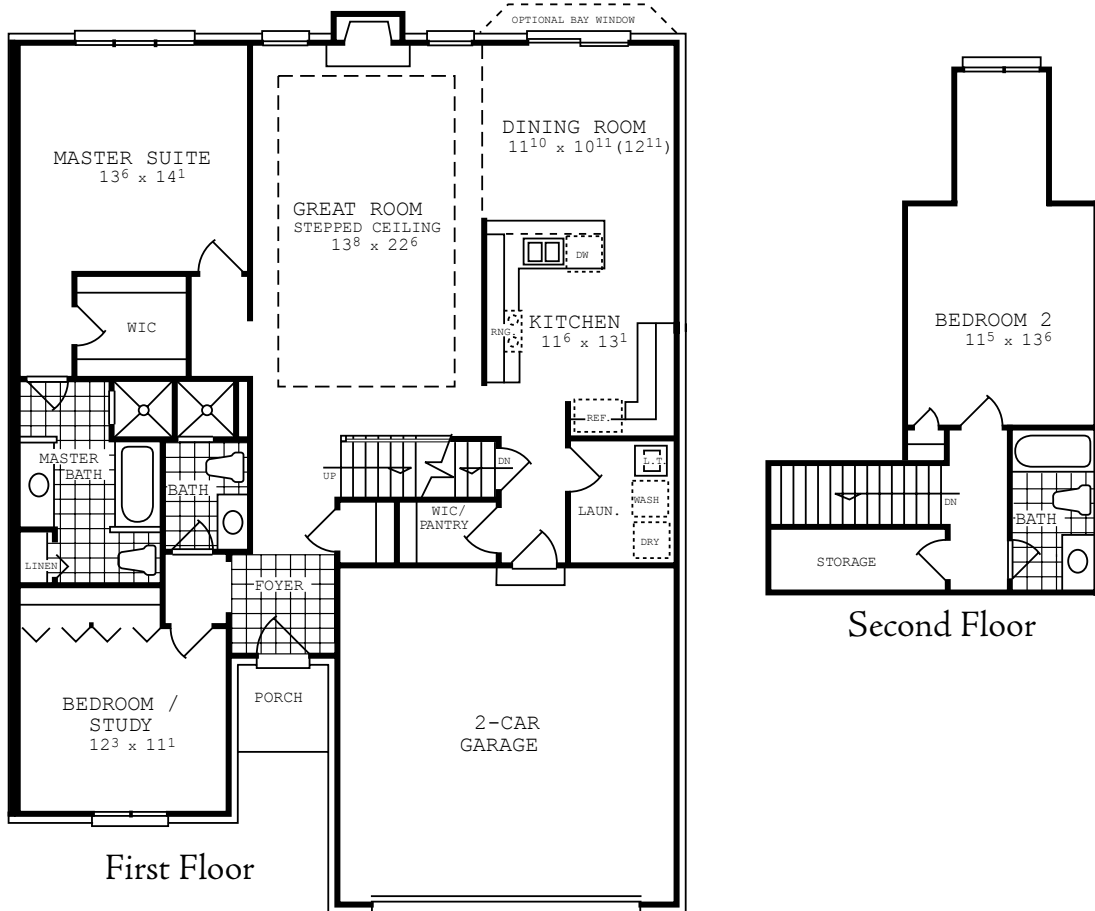

Toussaint Farms

CONDOMINIUMS

The Linden

Three Bedrooms / Two Baths
Approximately 1,835 sq. ft.