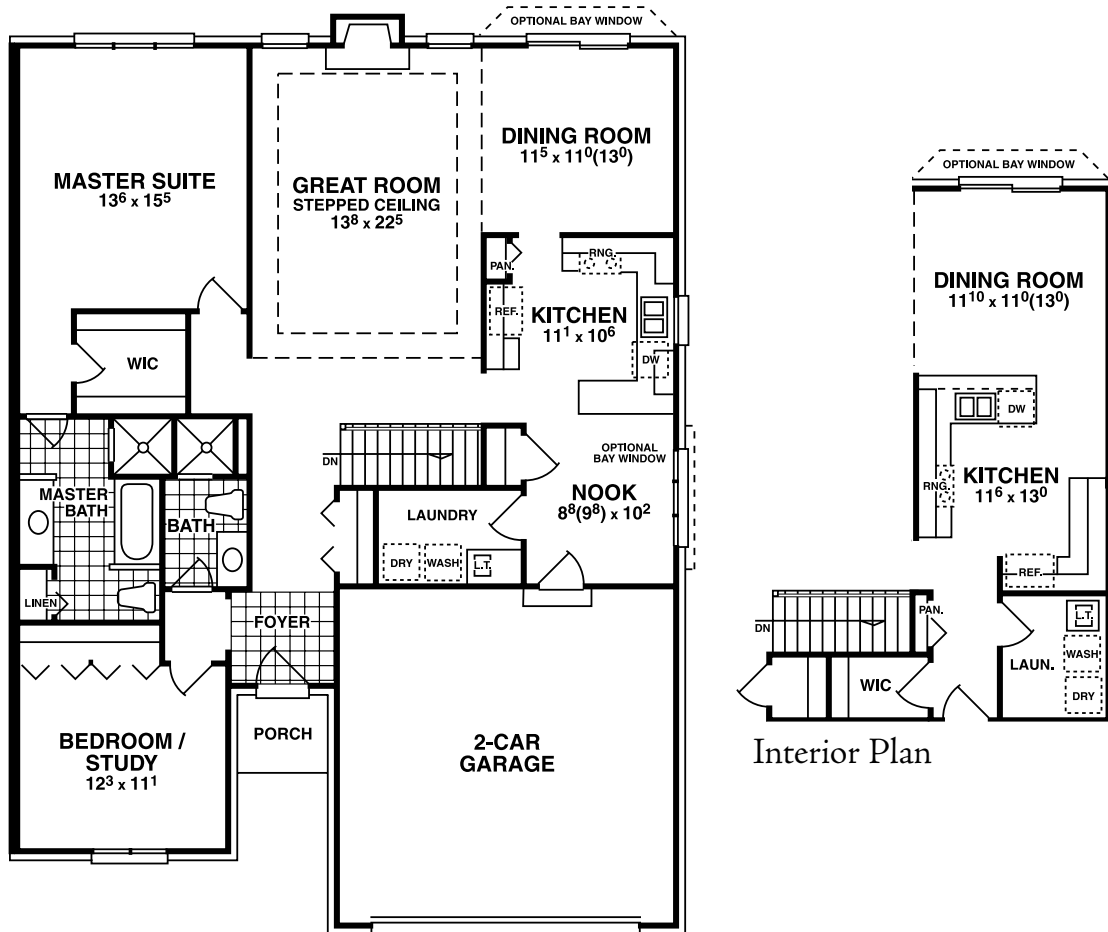

Toussaint Farms

CONDOMINIUMS

The Bradford

Two Bedrooms / Two Baths
Approximately 1,595 sq. ft.