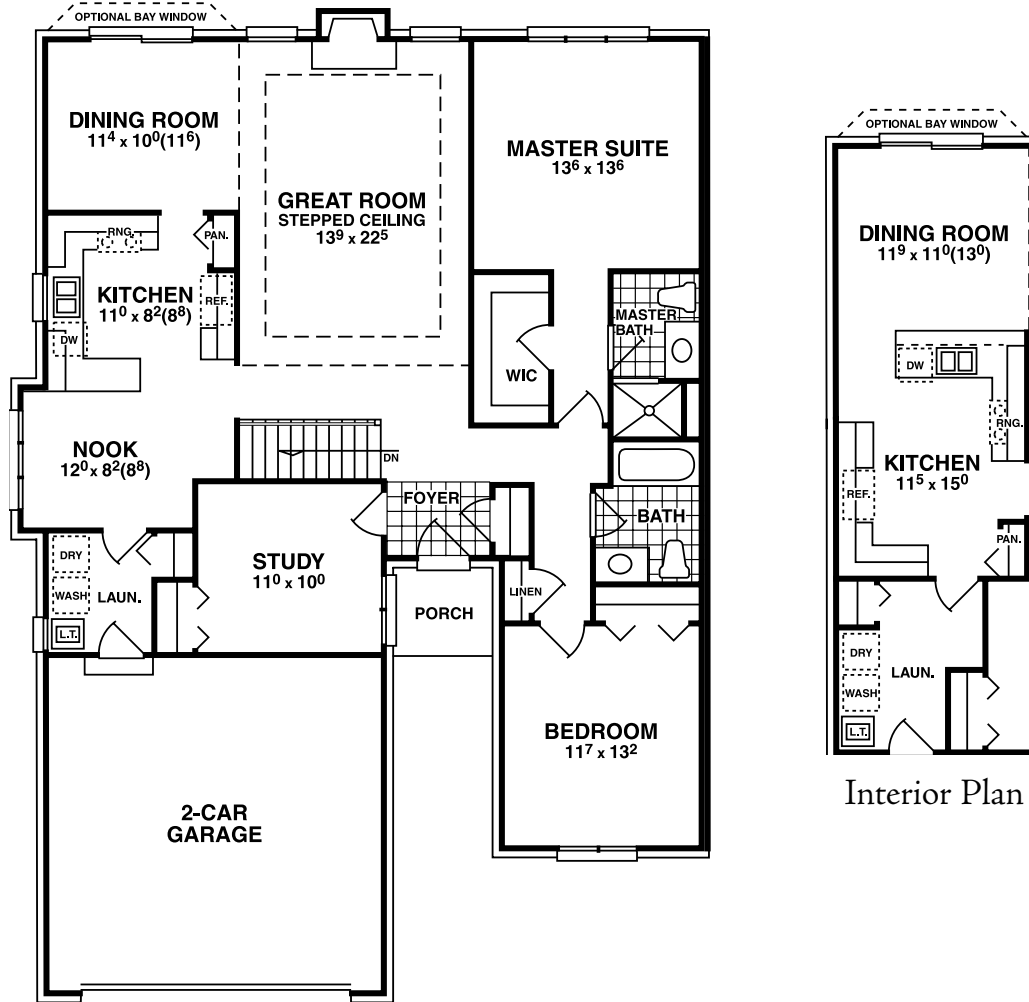

Toussaint Farms

CONDOMINIUMS

Interior Plan

The Aspen

Two Bedrooms Plus Study / Two Baths
Approximately 1,625 sq. ft.