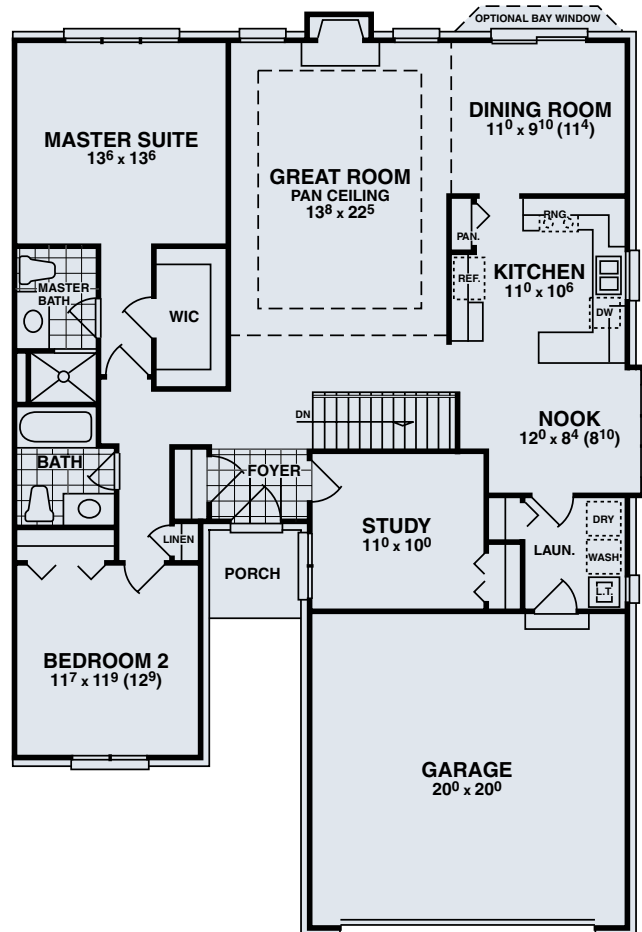

Avalon Meadows

CONDOMINIUMS

The Aspen

Two Bedrooms Plus Study / Two Baths
Approximately 1,600 to 1,620 sq. ft.